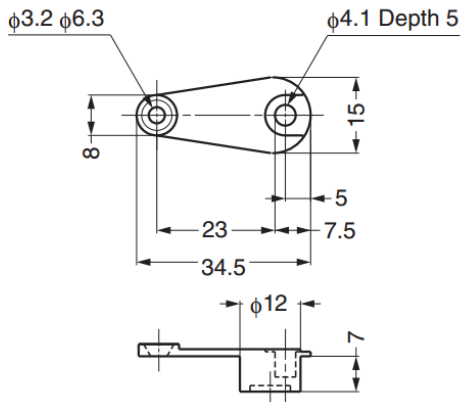

### Features

- Easy installation for lower pivot spring pin

### Material

- Body: Polyamide, white
- Pin: Steel, nickel

### Notes

- Sold in pairs

Upper pivot  
(Fix pin)

Lower pivot  
(Spring pin)

Part No.	Door Width	Door Height	Door Thickness	Door Weight
GPV-30	Max. 450	Max. 700	Max. 21	Max. 2.6 kg / set