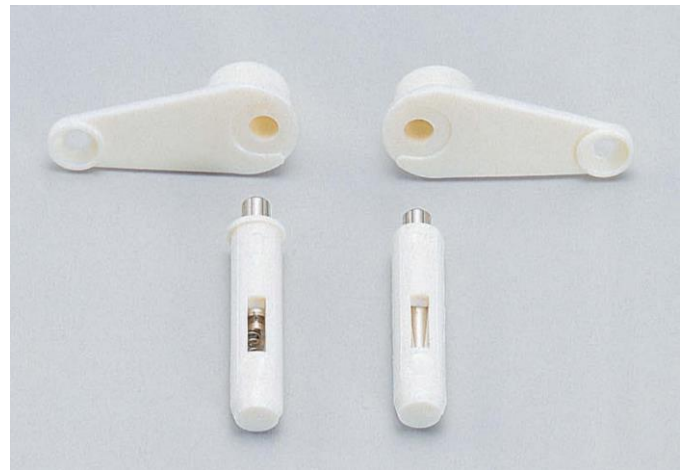

## GPV-30 Inset Door Pivot Hinge

### Features

- Easy installation for lower pivot spring pin

### Material

- Body: Polyamide, white
- Pin: Steel, nickel

### Notes

- Sold in pairs

Upper pivot  
(Fix pin)

Lower pivot  
(Spring pin)

Part No.	Door Width	Door Height	Door Thickness	Door Weight
GPV-30	Max. 450	Max. 700	Max. 21	Max. 2.6 kg / set