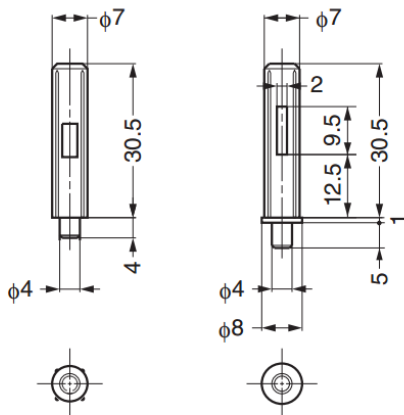

## GPV-30 Inset Door Pivot Hinge

### Features

- Easy installation for lower pivot spring pin

### Material

- Body: Polyamide, white
- Pin: Steel, nickel

### Notes

- Sold in pairs

Upper pivot  
(Fix pin)

Lower pivot  
(Spring pin)

Part No.	Door Width	Door Height	Door Thickness	Door Weight
GPV-30	Max. 450	Max. 700	Max. 21	Max. 2.6 kg / set