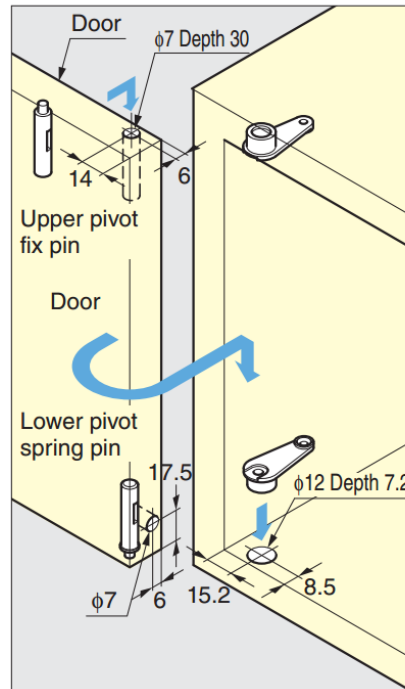

### Features

- Easy installation for lower pivot spring pin

### Material

- Body: Polyamide, white
- Pin: Steel, nickel

### Notes

- Sold in pairs

Upper pivot  
(Fix pin)

Lower pivot  
(Spring pin)

Part No.	Door Width	Door Height	Door Thickness	Door Weight
GPV-30	Max. 450	Max. 700	Max. 21	Max. 2.6 kg / set